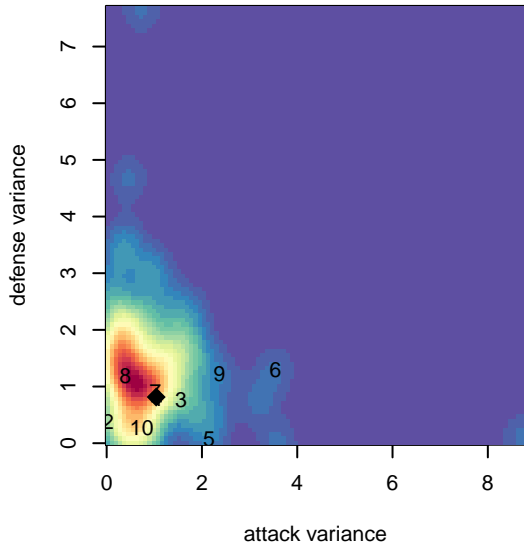

WA Rush G00

Washington Rush SC
Everett, WA
G00 total strength=2269
attack=119.68 defense=220.42
fall league = RCL G99 Div 1

alt names used:
WASHINGTON RUSH G00 (WA)

Venues played:
2017 Nike Crossfire Challenge Super Group U'
2017 RCL G99 Div 1

**attack and defense variance (black dot)
relative to other teams
and top 10 in region**

**attack and defense rating
relative to others at age
and all opponents in last 13 months**

Performance relative to 13 month average