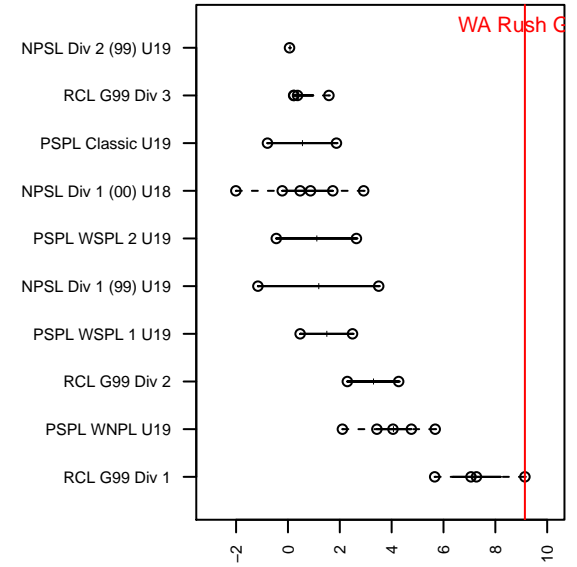

WA Rush G00

Washington Rush SC
Everett, WA
G00 total strength=2269
attack=119.68 defense=220.42
fall league = RCL G99 Div 1

alt names used:
WASHINGTON RUSH G00 (WA)

Venues played:
2017 Nike Crossfire Challenge Super Group U'
2017 RCL G99 Div 1

**attack and defense variance (black dot)
relative to other teams
and top 10 in region**

**attack and defense rating
relative to others at age
and all opponents in last 13 months**

Performance relative to 13 month average