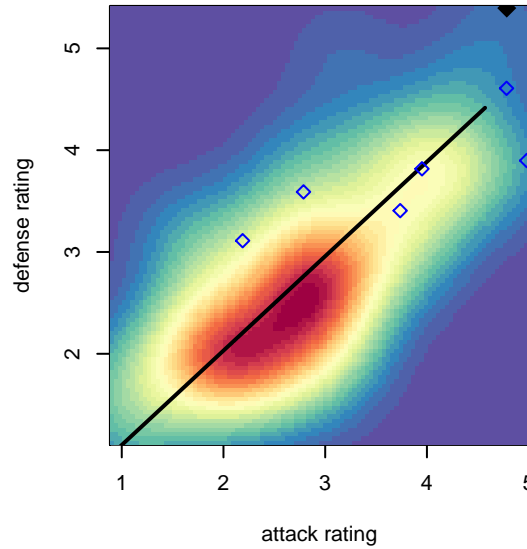

WA Rush G00

Washington Rush SC
Everett, WA
G00 total strength=2269
attack=119.68 defense=220.42
fall league = RCL G99 Div 1

alt names used:
WASHINGTON RUSH G00 (WA)

Venues played:
2017 Nike Crossfire Challenge Super Group U'
2017 RCL G99 Div 1

**attack and defense variance (black dot)
relative to other teams
and top 10 in region**

**attack and defense rating
relative to others at age
and all opponents in last 13 months**

Performance relative to 13 month average