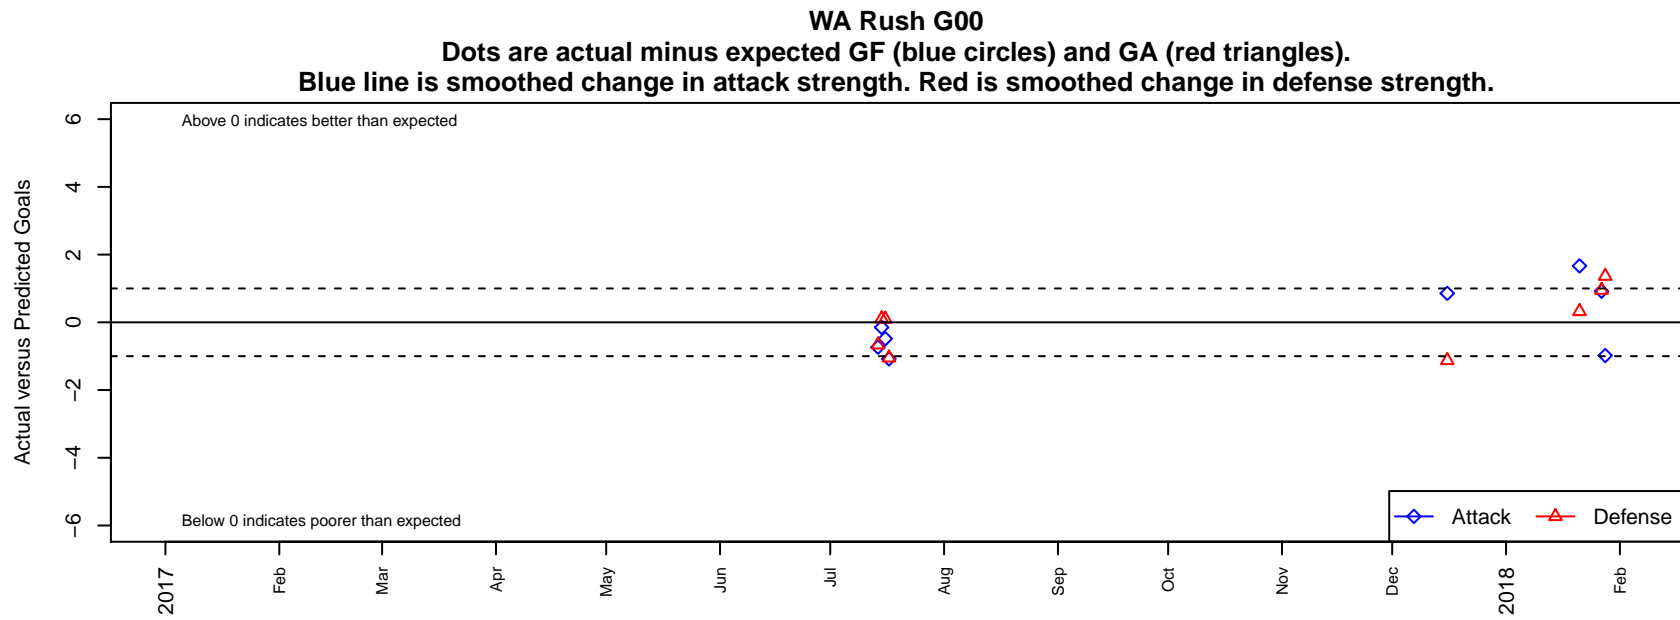

WA Rush G00

Washington Rush SC
Everett, WA
G00 total strength=2269
attack=119.68 defense=220.42
fall league = RCL G99 Div 1

alt names used:
WASHINGTON RUSH G00 (WA)

Venues played:
2017 Nike Crossfire Challenge Super Group U'
2017 RCL G99 Div 1

**attack and defense variance (black dot)
relative to other teams
and top 10 in region**

**attack and defense rating
relative to others at age
and all opponents in last 13 months**

Performance relative to 13 month average