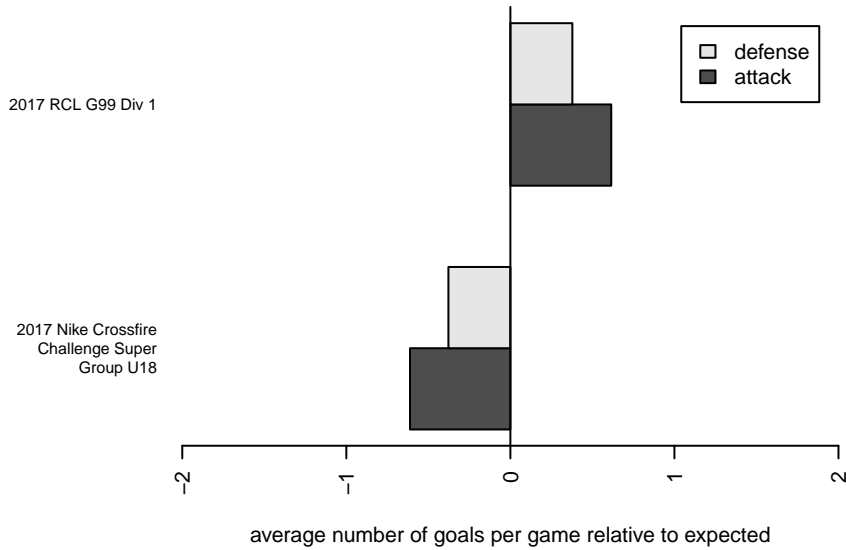

WA Rush G00

Washington Rush SC
Everett, WA
G00 total strength=2269
attack=119.68 defense=220.42
fall league = RCL G99 Div 1

alt names used:
WASHINGTON RUSH G00 (WA)

Venues played:
2017 Nike Crossfire Challenge Super Group U'
2017 RCL G99 Div 1

**attack and defense variance (black dot)
relative to other teams
and top 10 in region**

**attack and defense rating
relative to others at age
and all opponents in last 13 months**

Performance relative to 13 month average